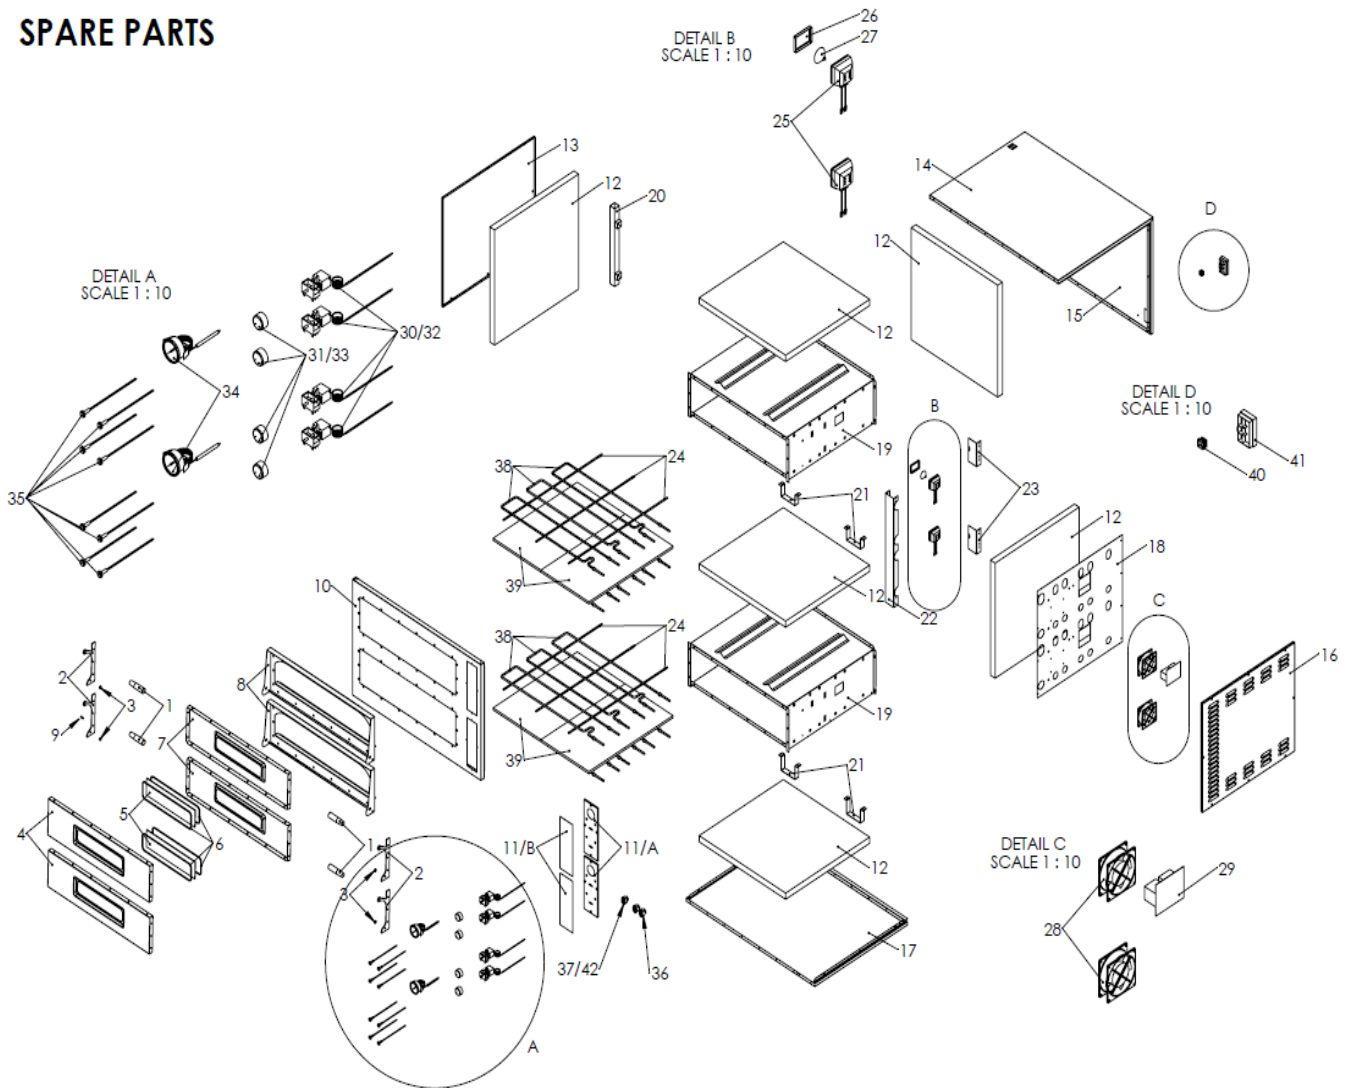

SPARE PARTS

RIF N.°	DESCRIPTION	PLUS XL 4 226766
1/A	Door Handle	5M200030
1/B	Small lateral door handles	-
2/A	Door supporting plate (right)	-
2/B	Door supporting plate (left)	-
3	Washer	-
4	Door	4P050016

5	Door Glass	5V010016
6	Door glass gasket	5G100002
7	Counterdoor	4C020016
8	Door Frame	4T020016
9	Plate fixing screws	-
10	Plate fixing screws	4F020003
11/A	Control panel frame	4M020001
11/B	Control panel label	5E200400
12	Insulating material	5L010001
13	Left covering panel	4P040007
14	Top covering panel	4C030007
15	Back covering panel	4S030202
16	Right covering panel	4P040003
17	Bottom covering pannel	4B030002
18	Jacket	4I020003
19	Cooking chamber	7C010103
20	Chimney	4C030001
24	Heating elements supporting frame	4T060065
25	Lamp holder	5P110003
26	Lamp glass	5V010003
27	Lamp	5L020005
28	Fan	-
29	Circuit brakers board	-
30	Thermostat	5T010010
31	Thermostat knob	5M200003
32	Timer	-
33	Timer knob	-
34	Thermometer	5T010200
35	Heating element's warning light	5L020017
36	Heating element's switch	5I100016
37	Chamber light switch	5I100017
38	Heating element	5R050401
39	Refractory stone	5P050040
41	Terminal box	5M100001
42	Electrical main switch	-